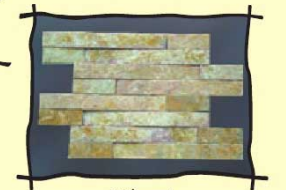

Quartzite Ledge Stone

Machine Cut Mint

Rectangular Ledge Stone

Tiles - Chocolate Sandstone

Kund Multicolor

Z Shaped Ledge Stone - Brown Limestone

Natural Stone Tiles & Ledge Stone are no longer strictly for the outdoors. From sun rooms to foyers, living rooms to family rooms, kitchen to baths, natural stone is being used to establish ambience, create stunning effects and to define and separate activity areas.

Thin Veneer with Self Corners

Thin Veneer with L Shaped Corners

Natural Edges Rectangular Panels

L Shaped Corner

Desert Sand- Hand Chipped and Sawn

Sawn Edges & Natural Cleft Surface Finish

Enhancing the beauty of the building interiors and exteriors, the Natural Stone Veneers make the application process easier and quicker. Breathtaking natural colors and texture choices along with precision cutting make it a versatile product.