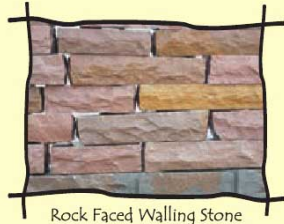

Rock Faced Walling Stone