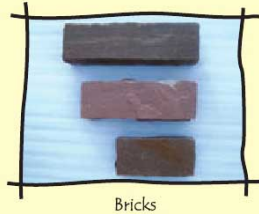

Your Source for Natural Stone Décor

Dry Wall & Walling Blocks

Bricks

Natural and rustic, this Walling will add a stunning traditional feel and appearance to any property. The product is suitable for planters, garden walls, rockeries and has unlimited potential for customized designs.

8" Deep Drywall Random

Natural Top and Bottom split all sides.

Lengths: Random

Thickness: 2" - 6", graded 2" - 3", 3" - 4",

4" - 5", 5" - 6" on separate pallets.

8" Deep Drywall

Rock Face Edges

Lengths: 24" or 12"

Thickness: 2" or 4" or 6"

Rock Face Stone Walling

Sizes:

9" X 4" x 3", 12" x 4" x 3"

15" x 4" x 3", 12" x 4" x 6"