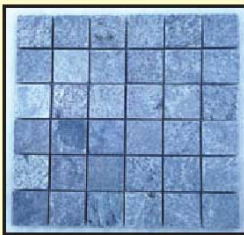

Silver Shine (2" x 2") 12" x 12" Mat