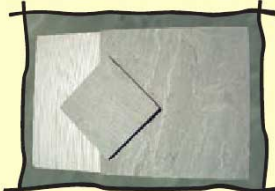

Square Cut Edges