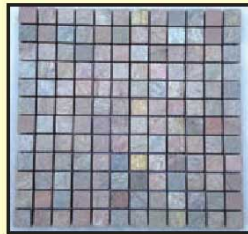

White Pebbles

Balls Crated

Pebbles

Natural Stone Balls & Pebbles are stunning accessories for any landscape. These jewels compliment and enhance the beauty of all interior and exterior spaces.

Teak & Rainbow Balls

Size : 4" – 24"

White Pebbles

Size : 1" – 5"

Black Pebbles

Size : 1" – 5"

Mosaic

Your Source for Natural Stone Décor

Mint (1" x 1") 12" x 12" Mat

Copper (1" x 1") 12" x 12" Mat

Silver Shine (1" x 1") 12" x 12" Mat

Deoli Green (1" x 1") 12" x 12" Mat

Silver Shine (2" x 2") 12" x 12" Mat

Copper Natural (2" x 2") 12" x 12" Mat

Zeera Green (2" x 2") 12" x 12" Mat