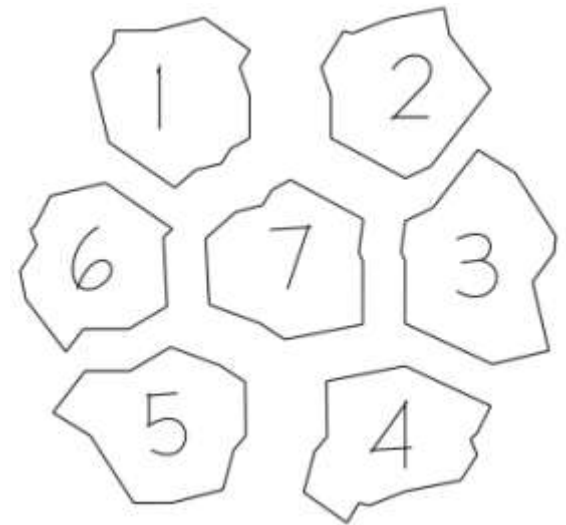

7 Rave Inc.

Krazzy Random Pavers

Black Limestone

Krazzy Random Pavers – Black Limestone

Your Source for Natural Stone Décor

7 Rave Inc.

Krazzy Random Pavers

7 Different Shapes
Combining to make
22.56 Sq. Ft.

Your Source for Natural Stone Décor

7 Piece set of Random Pavers – Black Limestone

7 Rave Inc.

Krazzy Random Pavers

7 Different Shapes
Combining to make
22.56 Sq. Ft.

Calibrated Bottom

Your Source for Natural Stone Décor

7 Rave Inc.

Krazzy Random Pavers

7 sets of 7 piece set fit in
a pallet - 157.92 Sq. Ft./
Pallet

Top: Natural
Bottom: Calibrated
Thickness: 1.18" (30 mm)
Edges: Hand dressed

Extended Kazy Random Pattern

Your Source for Natural Stone Décor