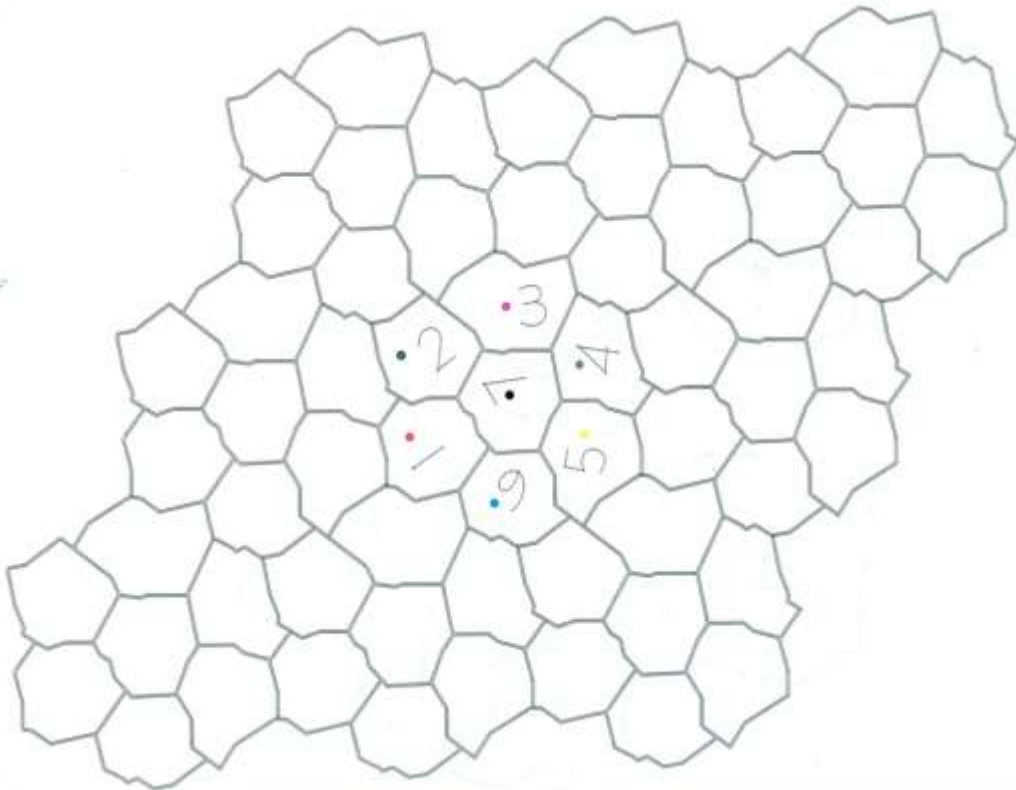

Your Source for Natural Stone Décor

7 Piece set of Random Pavers – Black Limestone

7 Rave Inc.

Krazzy Random Pavers

7 Different Shapes
Combining to make
22.56 Sq. Ft.

Calibrated Bottom

Your Source for Natural Stone Décor

7 Rave Inc.

Krazzy Random Pavers

7 sets of 7 piece set fit in
a pallet - 157.92 Sq. Ft./
Pallet

Top: Natural
Bottom: Calibrated
Thickness: 1.18" (30 mm)
Edges: Hand dressed

Extended Kazy Random Pattern

Your Source for Natural Stone Décor